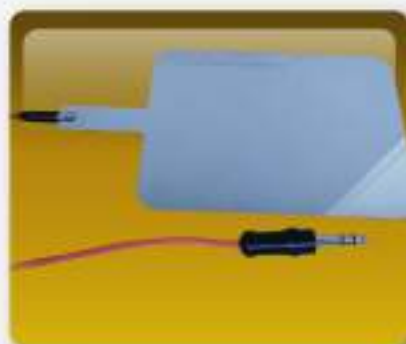

### Features:

- Powerful Performance
- Stable, Consistent Output
- Three Modes: Cut, Coag 1, Coag 2
- Adapts to Wide Variety of IND. Plug
- Easy to Set Up and Operate
- Includes Set of 7 Electrodes\*

*\*Accessories may vary by region*

## Accessories

▶ Electrode (green)

▶ Electrode (blue)

▶ Detachable Handpiece (green)

▶ Detachable Handpiece (blue)

▶ Reusable Ind. Plate (red)

▶ Reusable Ind. Plate (metal)

▶ Reusable Ind. Plate (black)